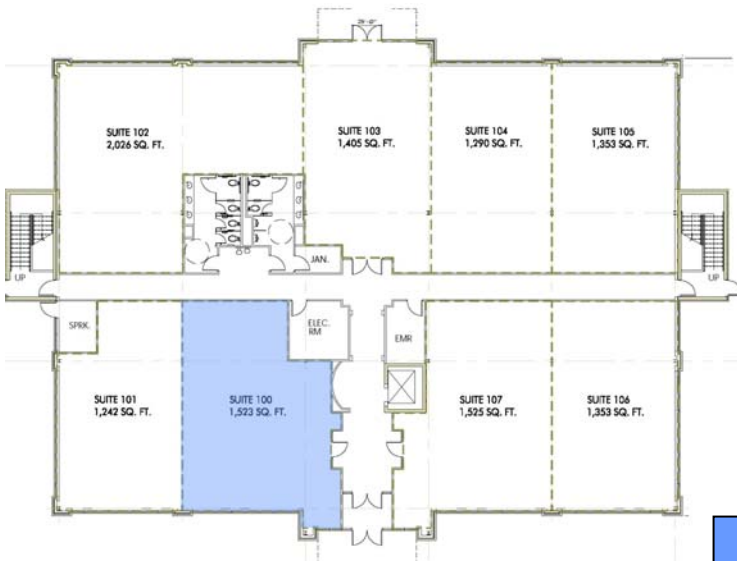

Office Condominiums For Sale

1300 Caraway Court, Largo,
Prince George's County, MD

Available

Contact Information

Allen Cornell – 301-918-2909 - acornell@naimichael.com
Joe Palermo – 301-918-2916 - jpalermo@naimichael.com
4640 Forbes Blvd., Suite 300, Lanham, MD 20706
www.naimichael.com - tel 301-459-4400 ~ fax 301-459-1533

NAMichael
COMMERCIAL REAL ESTATE SERVICES WORLDWIDE

The information contained herein has been given to us by the owner of the property or other sources we deem reliable. We have no reason to doubt its accuracy, but we do not guarantee it. All information should be verified prior to purchase or lease.