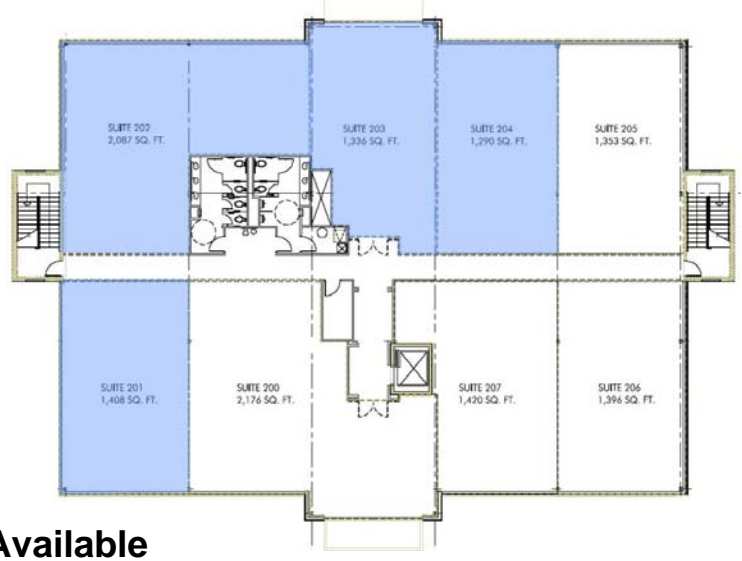

Office Condominiums For Sale

1300 Caraway Court, Largo,
Prince George's County, MD

Available

Contact Information

Allen Cornell – 301-918-2909 - acornell@naimichael.com
Joe Palermo – 301-918-2916 - jpalermo@naimichael.com
4640 Forbes Blvd., Suite 300, Lanham, MD 20706
www.naimichael.com - tel 301-459-4400 ~ fax 301-459-1533

NAMichael
COMMERCIAL REAL ESTATE SERVICES WORLDWIDE

The information contained herein has been given to us by the owner of the property or other sources we deem reliable. We have no reason to doubt its accuracy, but we do not guarantee it. All information should be verified prior to purchase or lease.